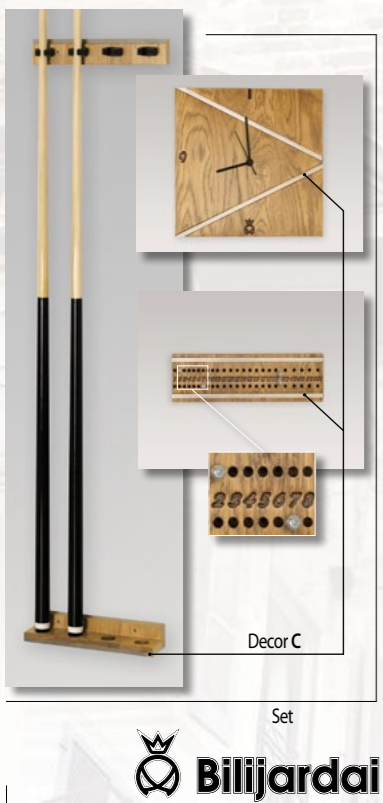

Pronto COLLECTION