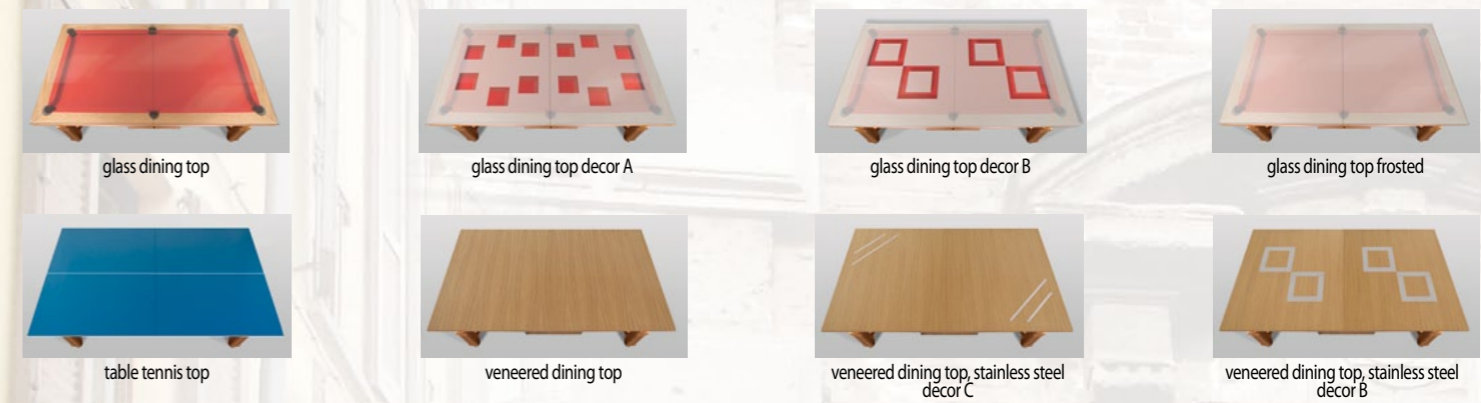

Gobelin	96	97	
Artificial leather	BA-1	BE-6	BRC-11
	BE-5	BR-4	BR-2
	BE-1	SA-2	BR-5
	BE-9	SA-4	CZ
	ZO-5	casco SA-2	casco CZ

PRONTO - Your choice for versatility, quality and fun. This modern functional billiard table conforms to professional billiard table standards and meets your dining table or office desk needs. Choose from a wide variety of customizable options to match your design tastes and own the table of your dreams! All Pronto tables are manufactured by skilled craftsmen in Europe using the best quality solid oak, ash or birch, highest quality "PROFESSIONAL BILLIARD SLATE" slate and stainless steel.

STORAGE SOLUTIONS

*American pool with veneered dining top -80 cm / 31,5" in bottom position of leg levelers.

Decors No. (frame) veneered frame

Game options:

- American pool (possible Carom inserts)
- English pool
- Italian pool
- Russian Pyramid (small balls)
- Carom