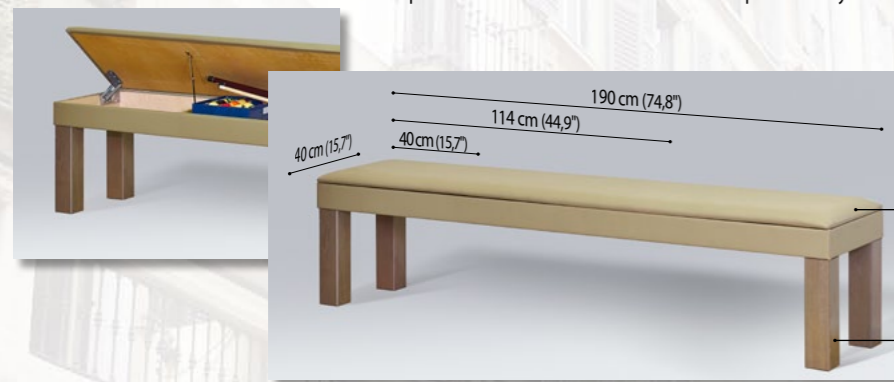

Artificial leather

BA-1	BE-5	BE-1	BE-9	ZO-5
BE-6	BR-4	SA-2	SA-4	casco SA-2
BRC-11	BR-2	BR-5	CZ	casco CZ

Wood

8	P1	P2	0	5	6
11	9	2	10	1	3
12	13	4	7		
E8	E21	E22	E4	E3	E9